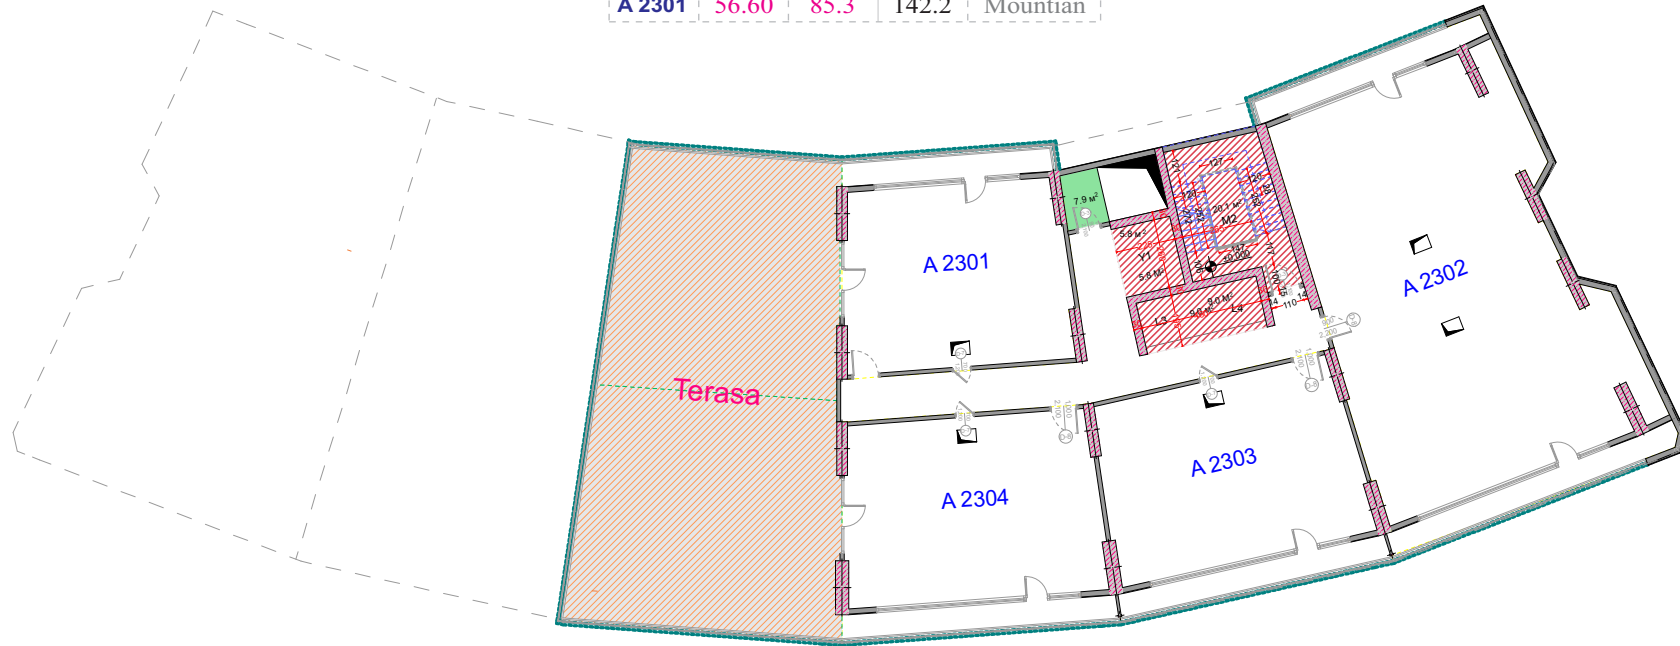

A BLOCK

FLOOR 24TH სართული

A 2301	56.60	85.3	142.2	Mountain

A 2302	65.4	100.7	166.1	Sea
A 2303	65.0	11.6	76.1	Sea
A 2304	151.8	22.40	174.2	Sea

LEGEND
A P A R T M E N T S

3.50M HEIGHT