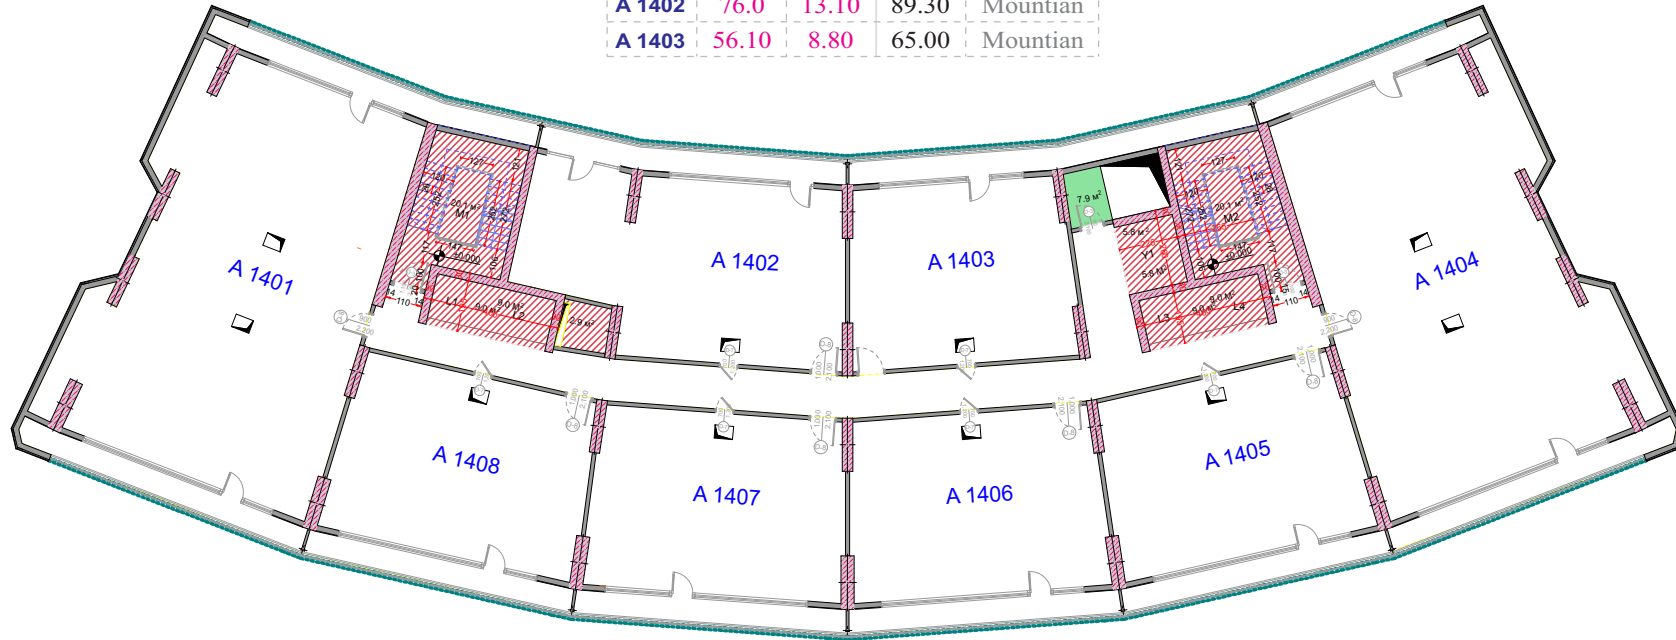

LEGEND
APARTMENTS

3.50M HEIGHT

A BLOCK

FLOOR 15TH სართული

A 1402	76.0	13.10	89.30	Mountain
A 1403	56.10	8.80	65.00	Mountain

A 1401	150.3	26.4	173.10	Sea
A 1404	150.3	22.40	173.10	Sea
A 1405	64.5	22.40	76.20	Sea
A 1406	64.5	11.6	76.20	Sea
A 1407	64.5	11.6	76.20	Sea
A 1408	64.5	11.6	76.20	Sea

LEGEND
APARTMENTS

3.50M HEIGHT

A BLOCK

FLOOR 16TH სართული

A 1502	76.0	13.10	89.30	Mountain
A 1503	56.10	8.80	65.00	Mountain

A 1501	150.3	26.4	173.10	Sea
A 1504	150.3	22.40	173.10	Sea
A 1505	64.5	22.40	76.20	Sea
A 1506	64.5	11.6	76.20	Sea
A 1507	64.5	11.6	76.20	Sea
A 1508	64.5	11.6	76.20	Sea