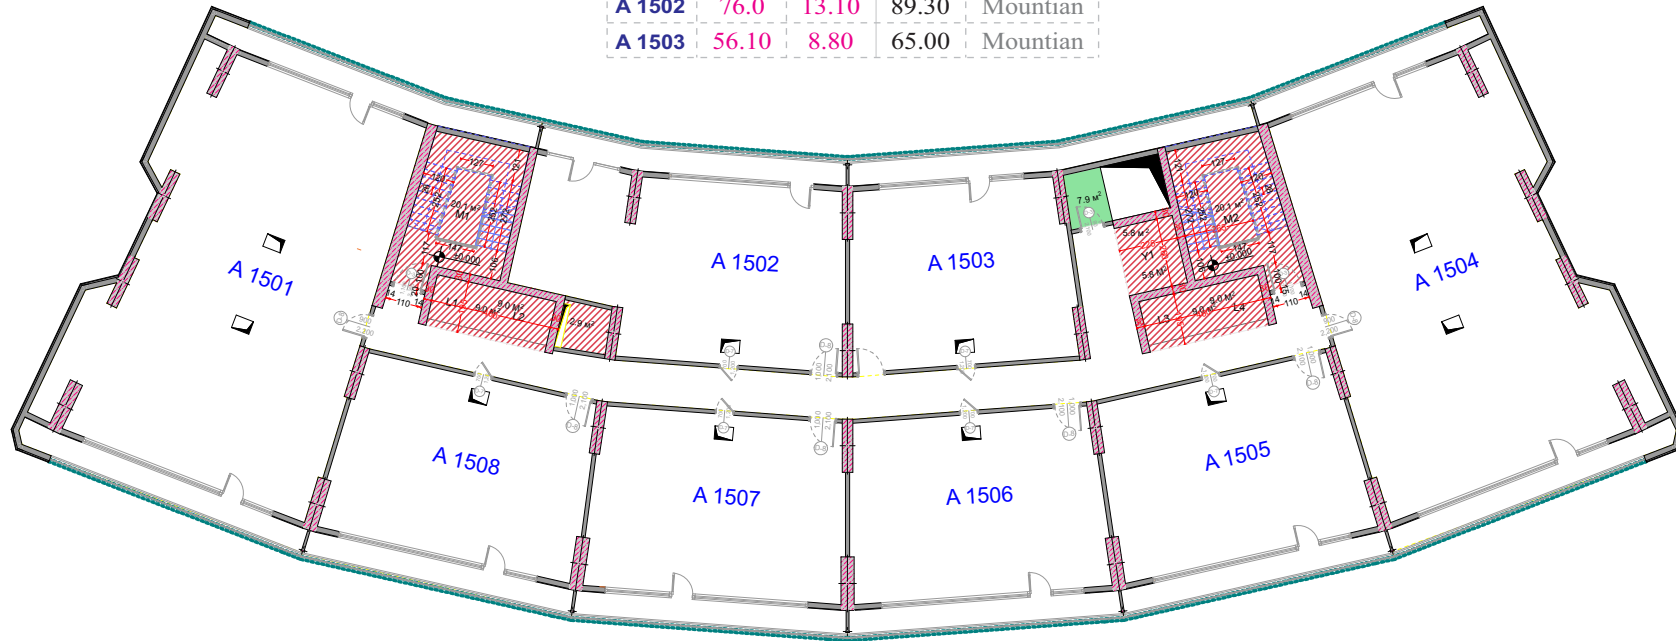

LEGEND
APARTMENTS

3.50M HEIGHT

A BLOCK

FLOOR 16TH სართული

A 1502	76.0	13.10	89.30	Mountain
A 1503	56.10	8.80	65.00	Mountain

A 1501	150.3	26.4	173.10	Sea
A 1504	150.3	22.40	173.10	Sea
A 1505	64.5	22.40	76.20	Sea
A 1506	64.5	11.6	76.20	Sea
A 1507	64.5	11.6	76.20	Sea
A 1508	64.5	11.6	76.20	Sea