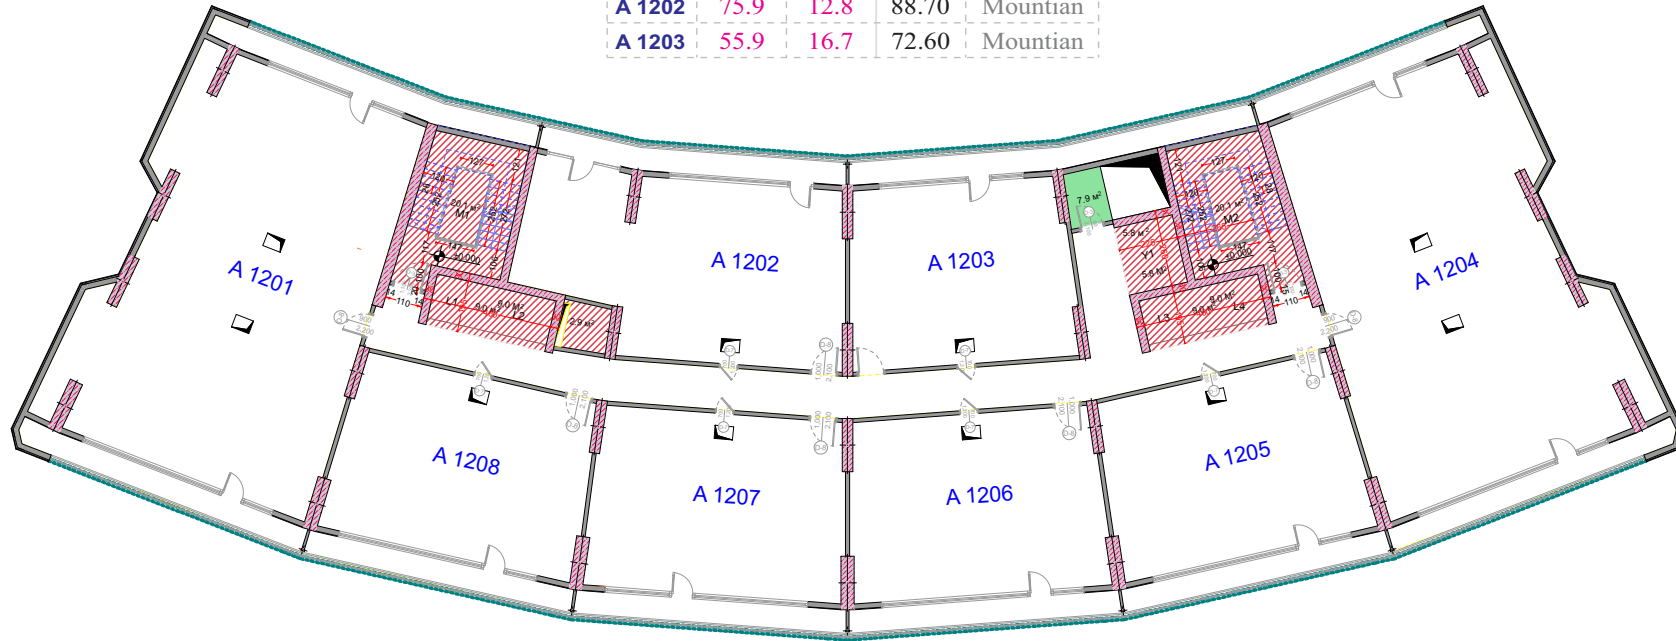

LEGEND
APARTMENTS

3.50M HEIGHT

A BLOCK

FLOOR 13TH სართული

A 1202	75.9	12.8	88.70	Mountain
A 1203	55.9	16.7	72.60	Mountain

A 1201	150.0	26.4	176.40	Sea
A 1204	154.1	22.3	176.40	Sea
A 1205	64.4	11.6	76.00	Sea
A 1206	64.4	11.6	76.00	Sea
A 1207	64.4	11.6	76.00	Sea
A 1208	64.4	11.6	76.00	Sea

LEGEND
APARTMENTS

3.50M HEIGHT

A BLOCK

FLOOR 14TH სართული

A 1302	76.0	13.10	89.10	Mountain
A 1303	56.10	8.80	65.90	Mountain

A 1301	150.0	26.4	172.70	Sea
A 1304	154.3	22.40	172.70	Sea
A 1305	64.5	22.40	76.10	Sea
A 1306	64.5	11.6	76.10	Sea
A 1307	64.5	11.6	76.10	Sea
A 1308	64.5	11.6	76.10	Sea