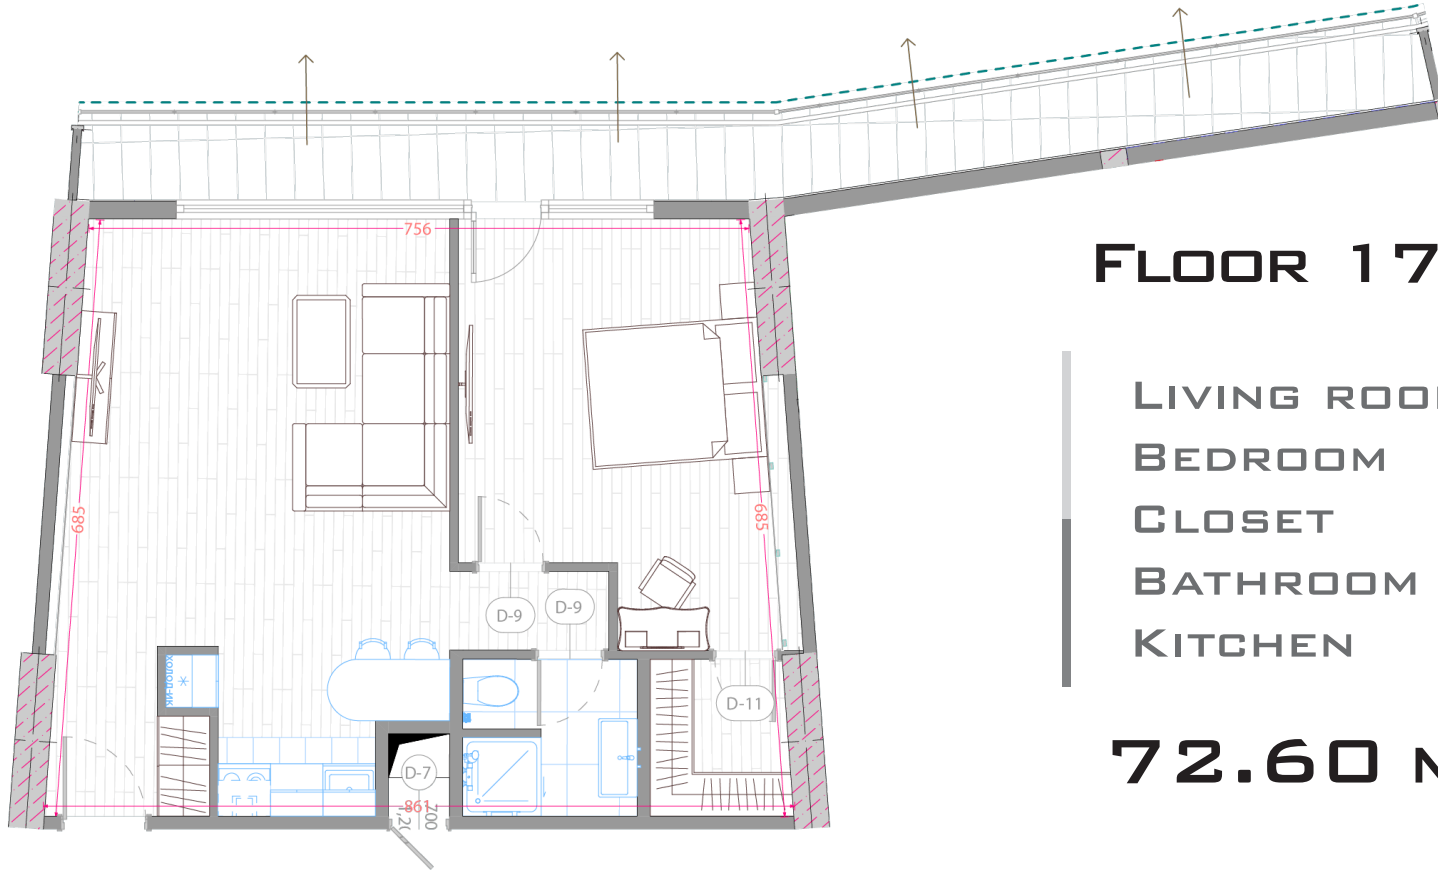

LEGEND
A P A R T M E N T S

FLOOR 17TH

- LIVING ROOM
- BEDROOM
- CLOSET
- BATHROOM
- KITCHEN

72.60 M²

3.50 M HEIGHT