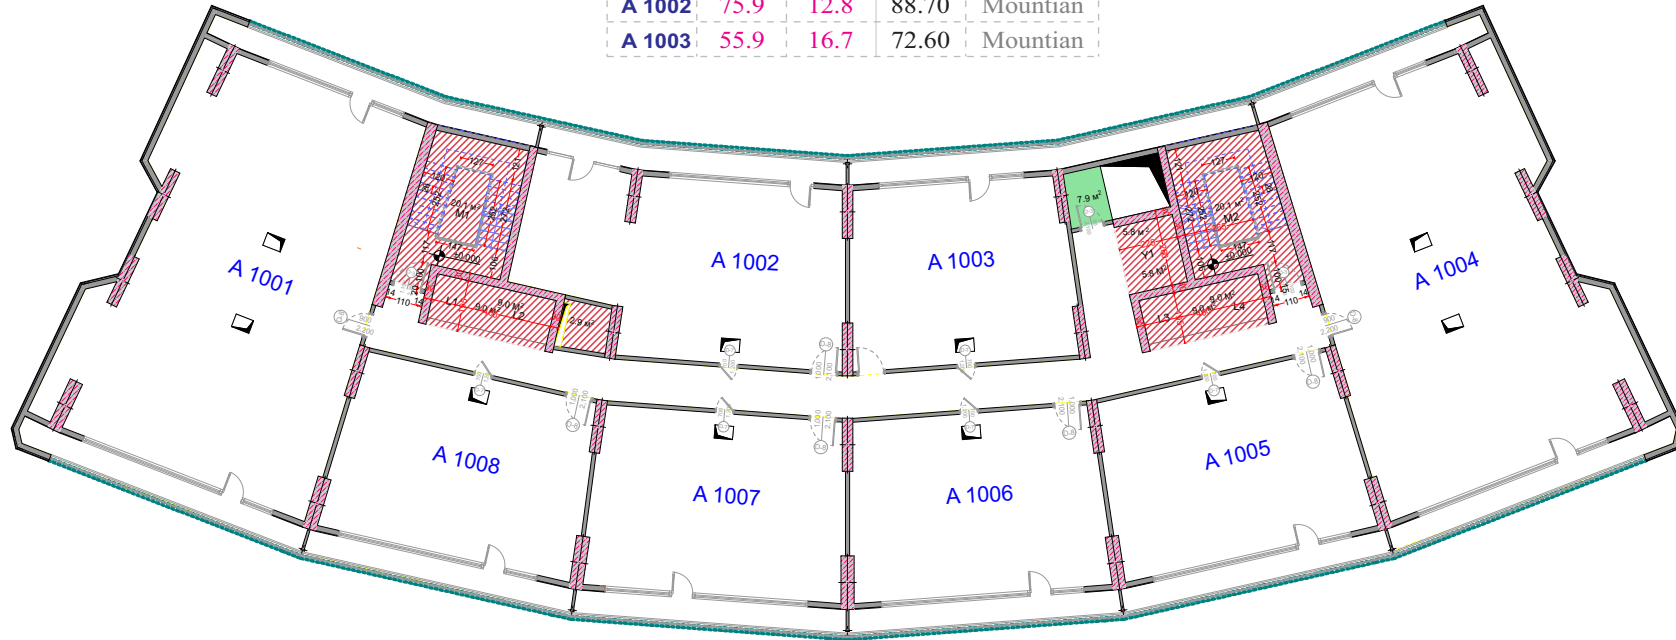

LEGEND
APARTMENTS

3.50M HEIGHT

A BLOCK

FLOOR 10TH სართული

A 902	75.9	12.8	88.70	Mountain
A 903	55.9	16.7	72.60	Mountain

A 901	150.0	26.4	176.40	Sea
A 904	154.1	22.3	176.40	Sea
A 905	64.4	11.6	76.00	Sea
A 906	64.4	11.6	76.00	Sea
A 907	64.4	11.6	76.00	Sea
A 908	64.4	11.6	76.00	Sea

LEGEND
APARTMENTS

3.50M HEIGHT

A BLOCK

FLOOR 1 1TH სართული

A 1002	75.9	12.8	88.70	Mountain
A 1003	55.9	16.7	72.60	Mountain

A 1001	150.0	26.4	176.40	Sea
A 1004	154.1	22.3	176.40	Sea
A 1005	64.4	11.6	76.00	Sea
A 1006	64.4	11.6	76.00	Sea
A 1007	64.4	11.6	76.00	Sea
A 1008	64.4	11.6	76.00	Sea

LEGEND
APARTMENTS

3.50M HEIGHT

A BLOCK

FLOOR 1 2TH სართული

A 1102	75.9	12.8	88.70	Mountain
A 1103	55.9	16.7	72.60	Mountain

A 1101	150.0	26.4	176.40	Sea
A 1104	154.1	22.3	176.40	Sea
A 1105	64.4	11.6	76.00	Sea
A 1106	64.4	11.6	76.00	Sea
A 1107	64.4	11.6	76.00	Sea
A 1108	64.4	11.6	76.00	Sea