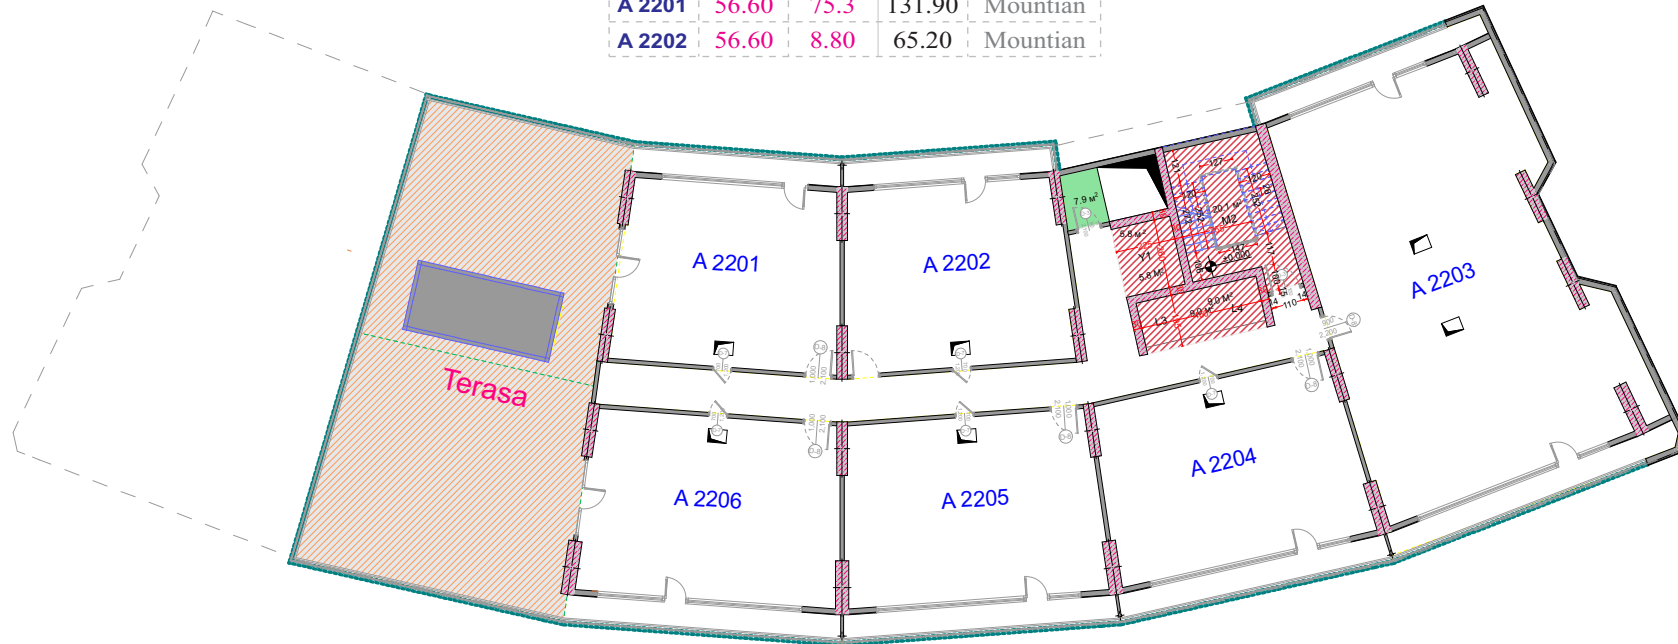

LEGEND
A P A R T M E N T S

3.50M HEIGHT

A BLOCK

FLOOR 23TH სართული

A 2201	56.60	75.3	131.90	Mountain
A 2202	56.60	8.80	65.20	Mountain

A 2203	151.8	22.40	174.20	Sea
A 2204	65.0	11.6	76.50	Sea
A 2205	65.0	11.6	76.50	Sea
A 2206	65.0	100.9	166.30	Sea