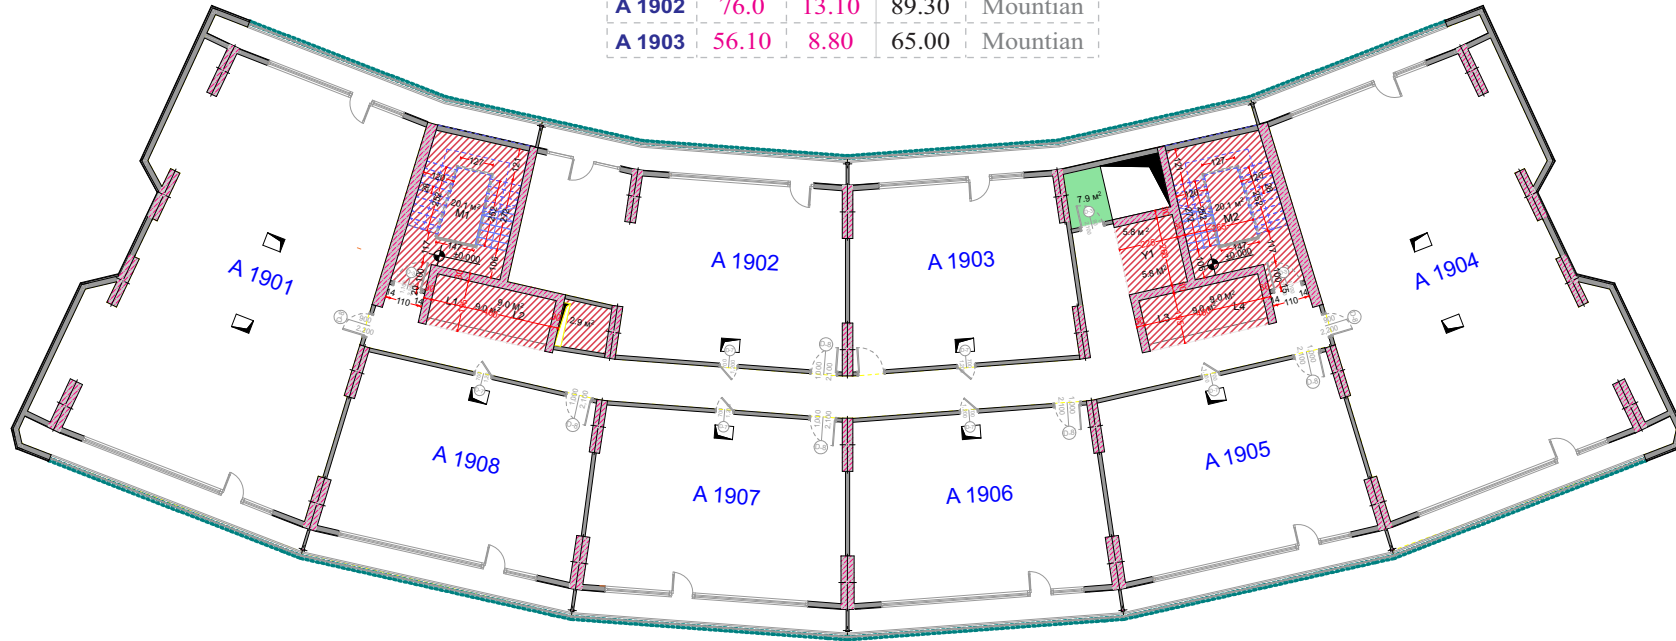

LEGEND
APARTMENTS

3.50M HEIGHT

A BLOCK

FLOOR 20TH სართული

A 1902	76.0	13.10	89.30	Mountain
A 1903	56.10	8.80	65.00	Mountain

A 1901	151.4	26.4	173.80	Sea
A 1904	151.4	22.40	173.80	Sea
A 1905	64.8	22.40	76.40	Sea
A 1906	64.8	11.6	76.40	Sea
A 1907	64.8	11.6	76.40	Sea
A 1908	64.8	11.6	76.40	Sea