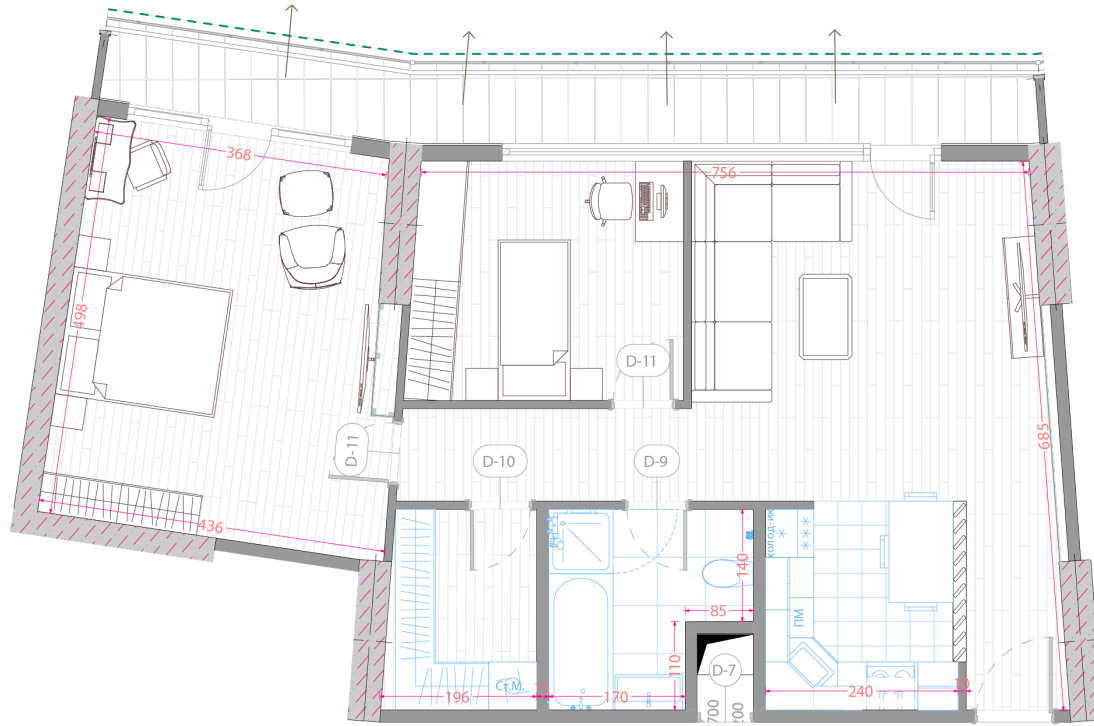

- LIVING ROOM
- BEDROOM
- BATHROOM
- KITCHEN

76.60 M²

3.50 M HEIGHT

LEGEND

A P A R T M E N T S

FLOOR 17TH

- LIVING ROOM
- BEDROOM
- BATHROOM
- KITCHEN
- LAUNDRY ROOM

88.70 M²