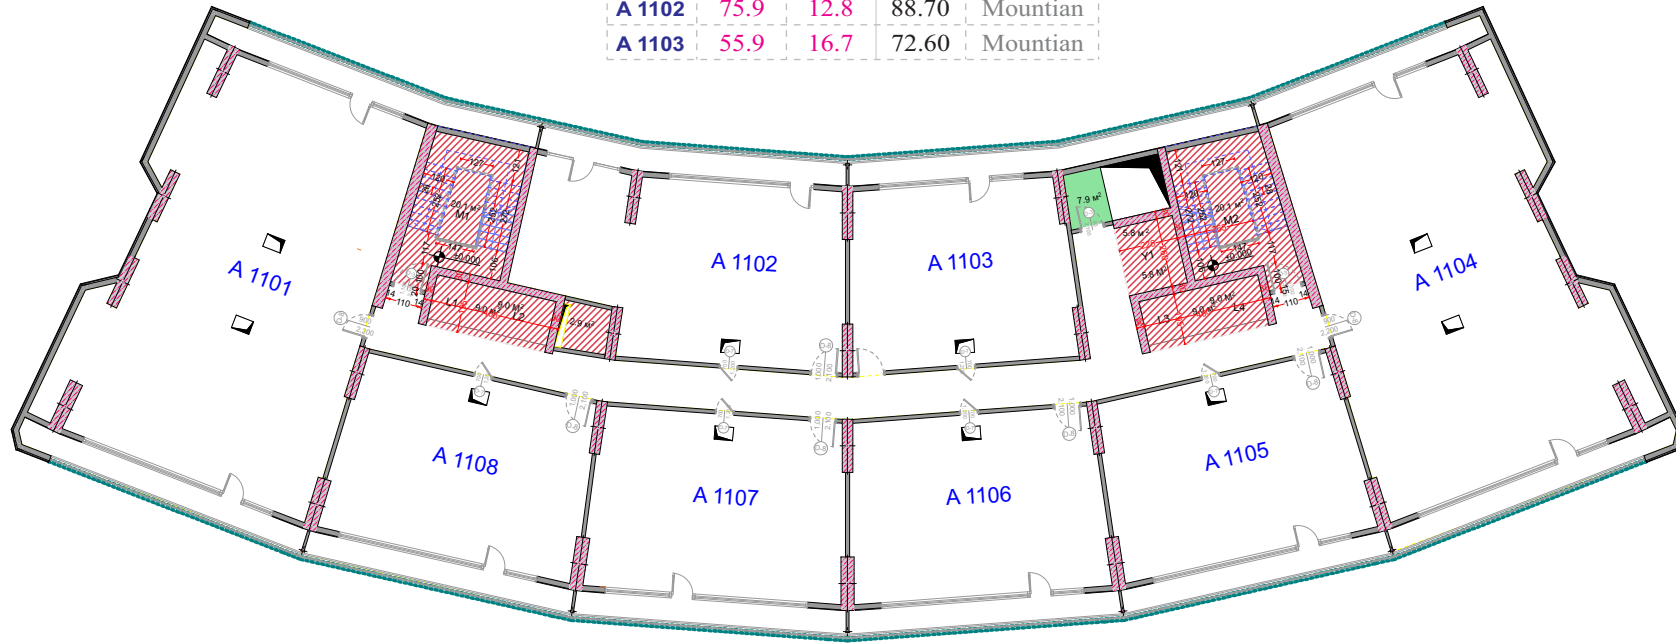

LEGEND
APARTMENTS

3.50M HEIGHT

A BLOCK

FLOOR 1 1TH სართული

A 1002	75.9	12.8	88.70	Mountain
A 1003	55.9	16.7	72.60	Mountain

A 1001	150.0	26.4	176.40	Sea
A 1004	154.1	22.3	176.40	Sea
A 1005	64.4	11.6	76.00	Sea
A 1006	64.4	11.6	76.00	Sea
A 1007	64.4	11.6	76.00	Sea
A 1008	64.4	11.6	76.00	Sea

LEGEND
APARTMENTS

3.50M HEIGHT

A BLOCK

FLOOR 1 2TH სართული

A 1102	75.9	12.8	88.70	Mountain
A 1103	55.9	16.7	72.60	Mountain

A 1101	150.0	26.4	176.40	Sea
A 1104	154.1	22.3	176.40	Sea
A 1105	64.4	11.6	76.00	Sea
A 1106	64.4	11.6	76.00	Sea
A 1107	64.4	11.6	76.00	Sea
A 1108	64.4	11.6	76.00	Sea

LEGEND
APARTMENTS

3.50M HEIGHT

A BLOCK

FLOOR 13TH სართული

A 1202	75.9	12.8	88.70	Mountain
A 1203	55.9	16.7	72.60	Mountain

A 1201	150.0	26.4	176.40	Sea
A 1204	154.1	22.3	176.40	Sea
A 1205	64.4	11.6	76.00	Sea
A 1206	64.4	11.6	76.00	Sea
A 1207	64.4	11.6	76.00	Sea
A 1208	64.4	11.6	76.00	Sea