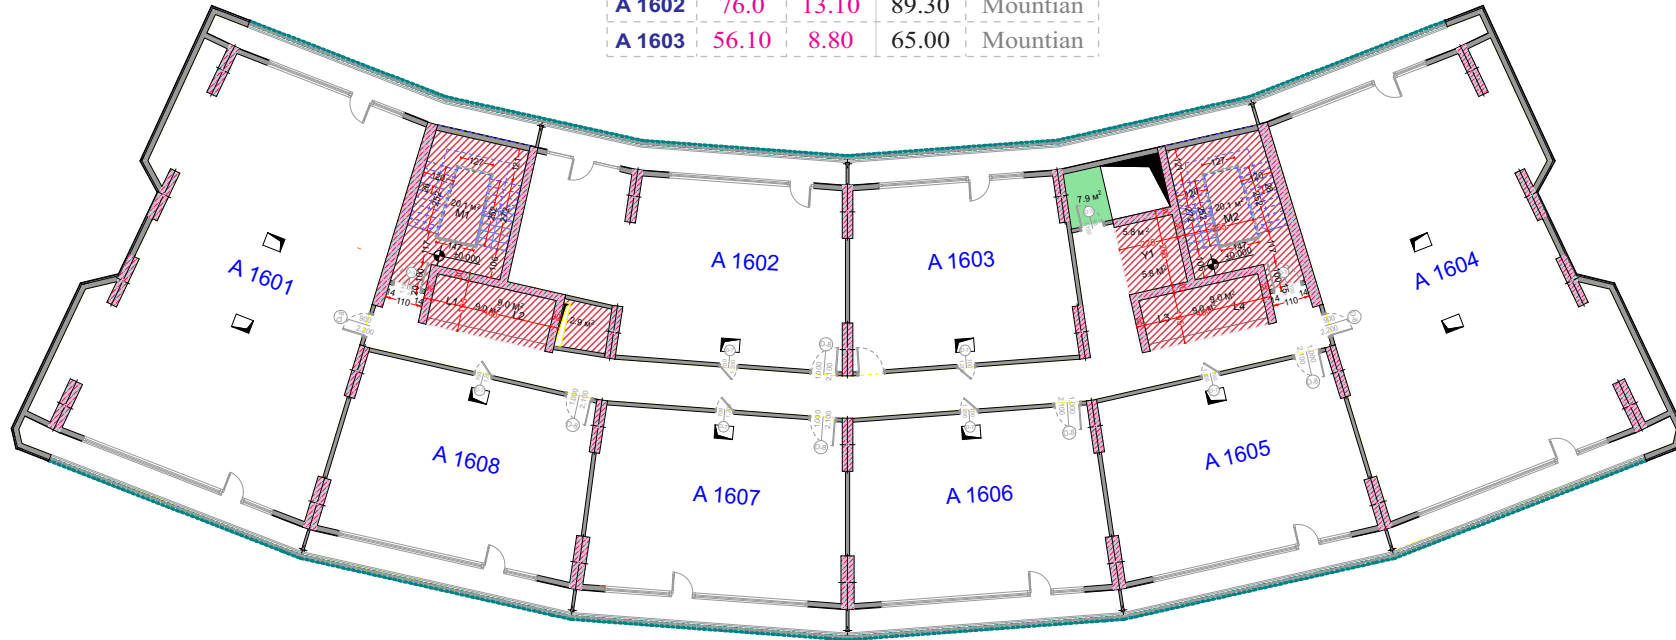

LEGEND
APARTMENTS

3.50M HEIGHT

A BLOCK

FLOOR 17TH სართული

A 1602	76.0	13.10	89.30	Mountain
A 1603	56.10	8.80	65.00	Mountain

A 1601	151.4	26.4	173.80	Sea
A 1604	151.4	22.40	173.80	Sea
A 1605	64.8	22.40	76.40	Sea
A 1606	64.8	11.6	76.40	Sea
A 1607	64.8	11.6	76.40	Sea
A 1608	64.8	11.6	76.40	Sea