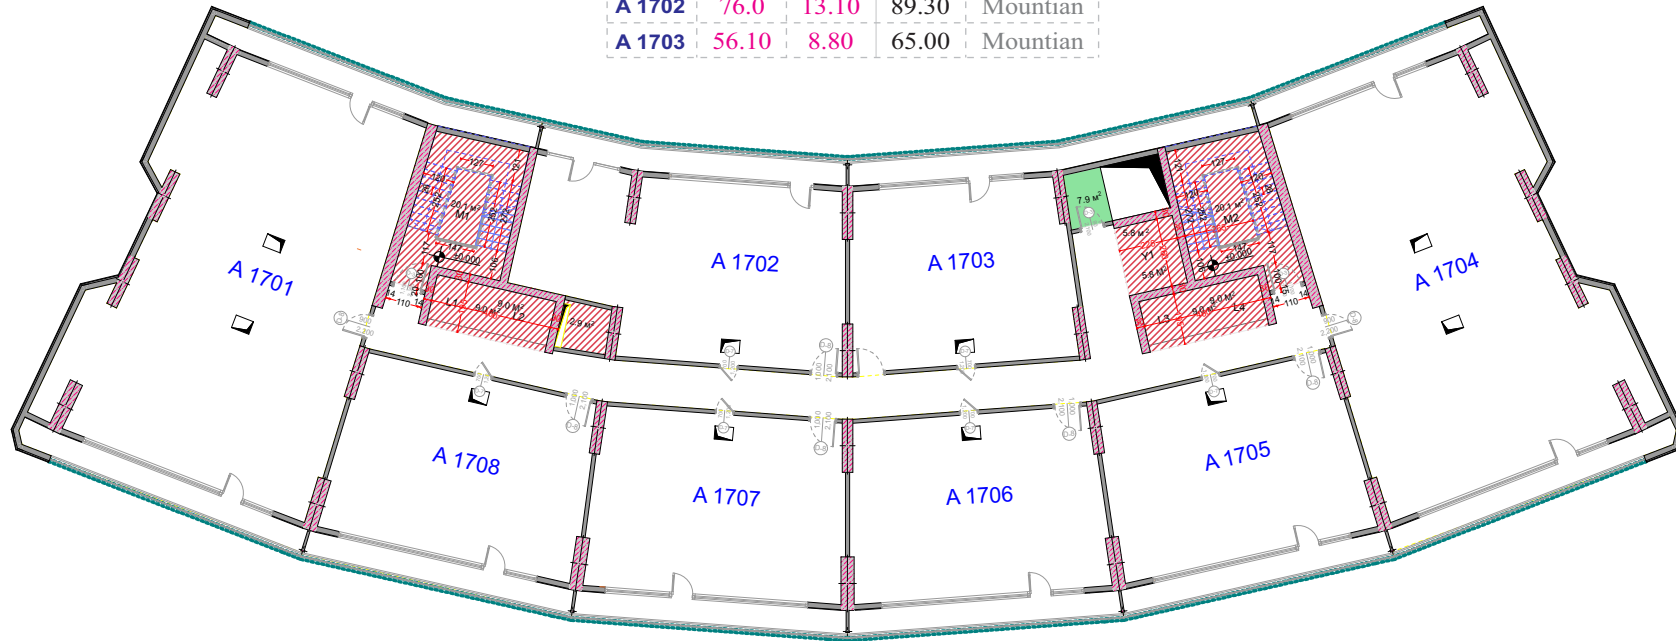

LEGEND
APARTMENTS

3.50M HEIGHT

A BLOCK

FLOOR 18TH სართული

A 1702	76.0	13.10	89.30	Mountain
A 1703	56.10	8.80	65.00	Mountain

A 1701	151.4	26.4	173.80	Sea
A 1704	151.4	22.40	173.80	Sea
A 1705	64.8	22.40	76.40	Sea
A 1706	64.8	11.6	76.40	Sea
A 1707	64.8	11.6	76.40	Sea
A 1708	64.8	11.6	76.40	Sea