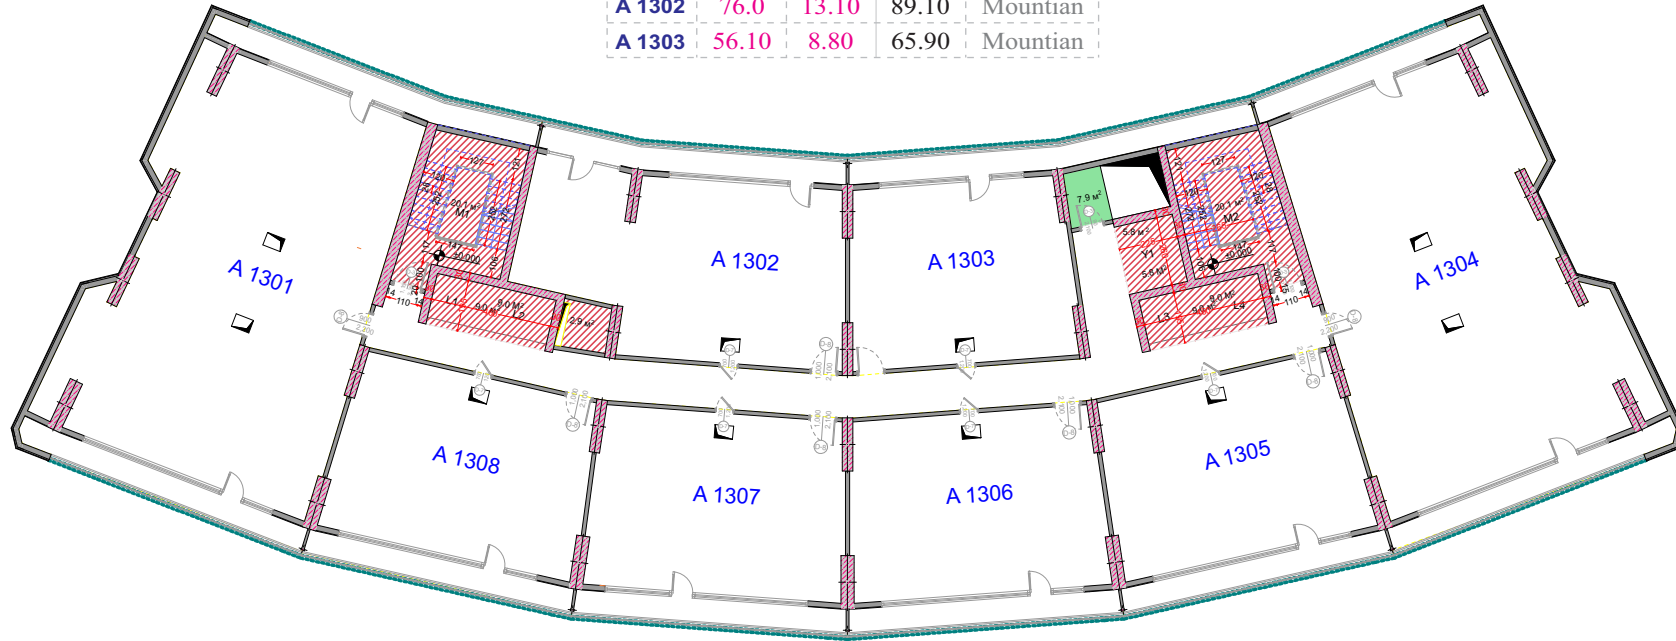

LEGEND
APARTMENTS

3.50M HEIGHT

A BLOCK

FLOOR 14TH სართული

A 1302	76.0	13.10	89.10	Mountain
A 1303	56.10	8.80	65.90	Mountain

A 1301	150.0	26.4	172.70	Sea
A 1304	154.3	22.40	172.70	Sea
A 1305	64.5	22.40	76.10	Sea
A 1306	64.5	11.6	76.10	Sea
A 1307	64.5	11.6	76.10	Sea
A 1308	64.5	11.6	76.10	Sea