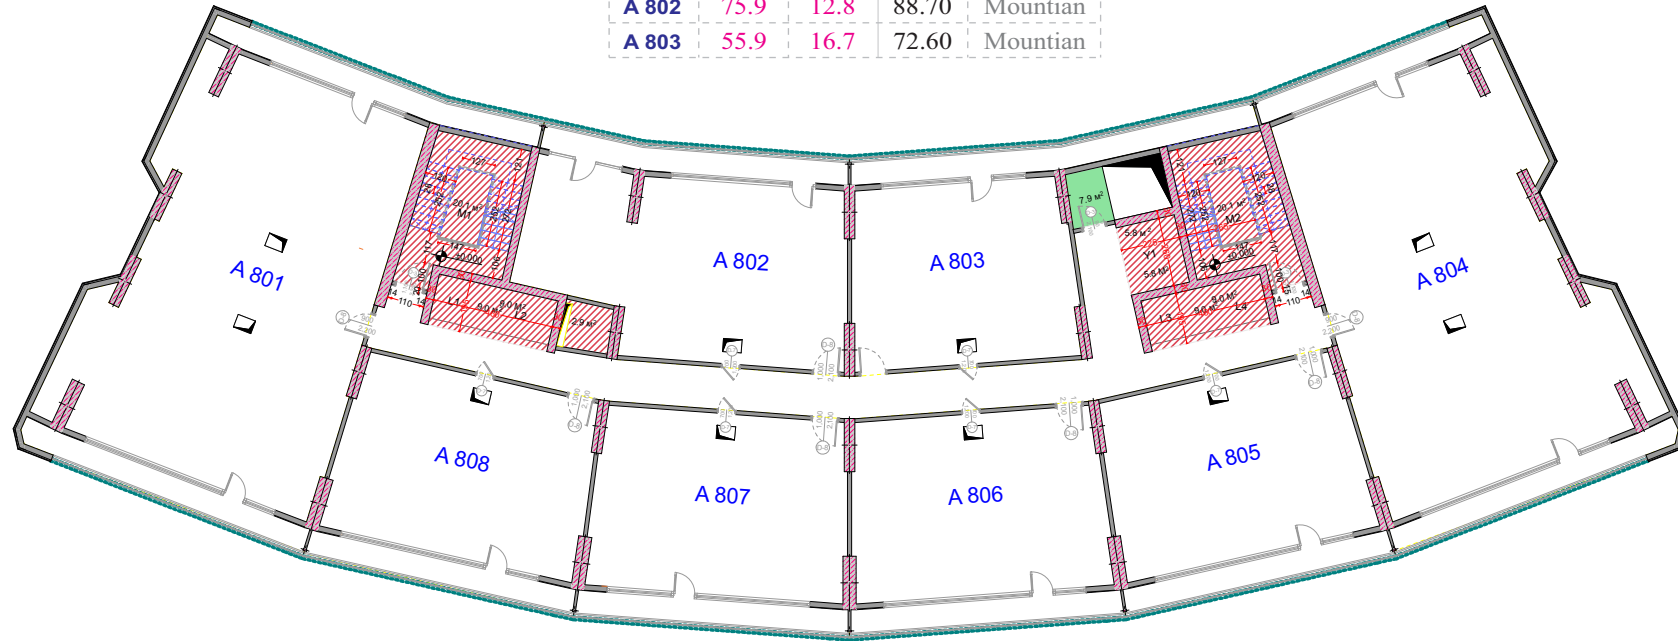

LEGEND
APARTMENTS

3.50M HEIGHT

A BLOCK

FLOOR 9TH სართული

A 802	75.9	12.8	88.70	Mountain
A 803	55.9	16.7	72.60	Mountain

A 801	150.0	26.4	176.40	Sea
A 804	154.1	22.3	176.40	Sea
A 805	64.4	11.6	76.00	Sea
A 806	64.4	11.6	76.00	Sea
A 807	64.4	11.6	76.00	Sea
A 808	64.4	11.6	76.00	Sea

LEGEND
APARTMENTS

3.50M HEIGHT

A BLOCK

FLOOR 10TH სართული

A 902	75.9	12.8	88.70	Mountain
A 903	55.9	16.7	72.60	Mountain

A 901	150.0	26.4	176.40	Sea
A 904	154.1	22.3	176.40	Sea
A 905	64.4	11.6	76.00	Sea
A 906	64.4	11.6	76.00	Sea
A 907	64.4	11.6	76.00	Sea
A 908	64.4	11.6	76.00	Sea

LEGEND
APARTMENTS

3.50M HEIGHT

A BLOCK

FLOOR 1 1TH სართული

A 1002	75.9	12.8	88.70	Mountain
A 1003	55.9	16.7	72.60	Mountain

A 1001	150.0	26.4	176.40	Sea
A 1004	154.1	22.3	176.40	Sea
A 1005	64.4	11.6	76.00	Sea
A 1006	64.4	11.6	76.00	Sea
A 1007	64.4	11.6	76.00	Sea
A 1008	64.4	11.6	76.00	Sea