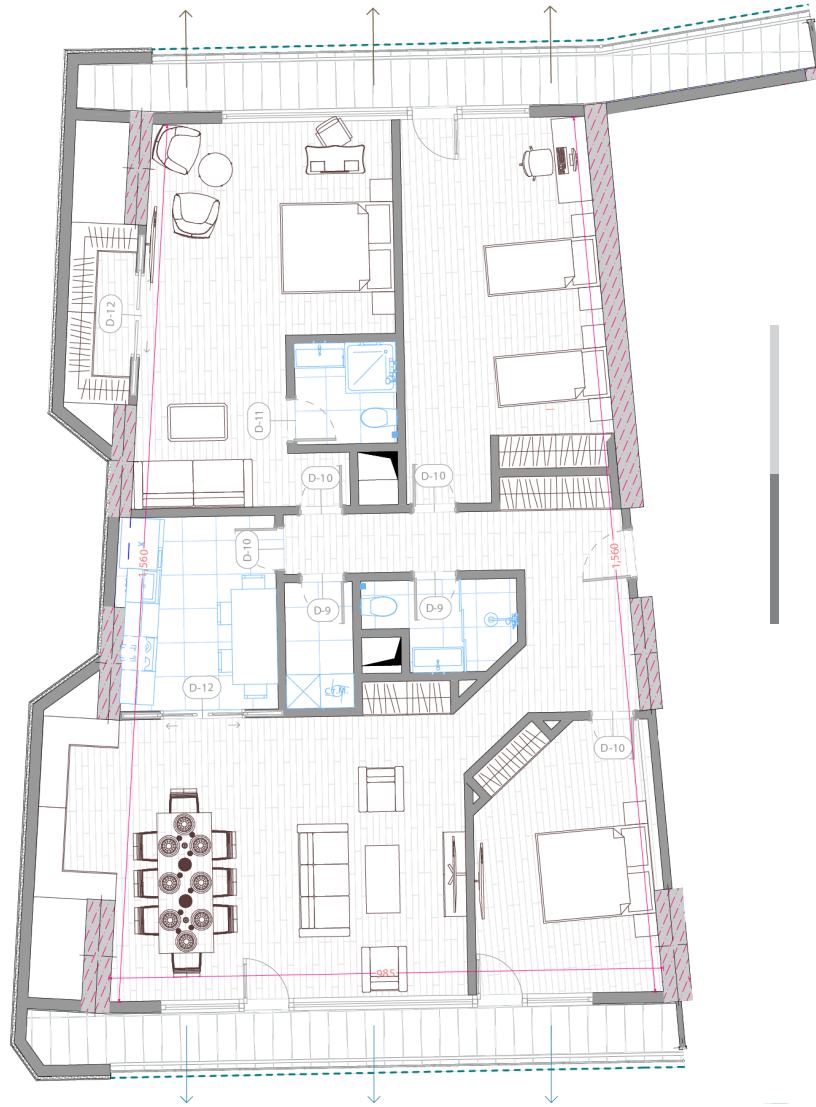

LEGEND

A P A R T M E N T S

FLOOR 17TH

- LIVING ROOM
- BEDROOM
- BATHROOM
- KITCHEN
- LAUNDRY ROOM

176.40 M²

3.50 M HEIGHT