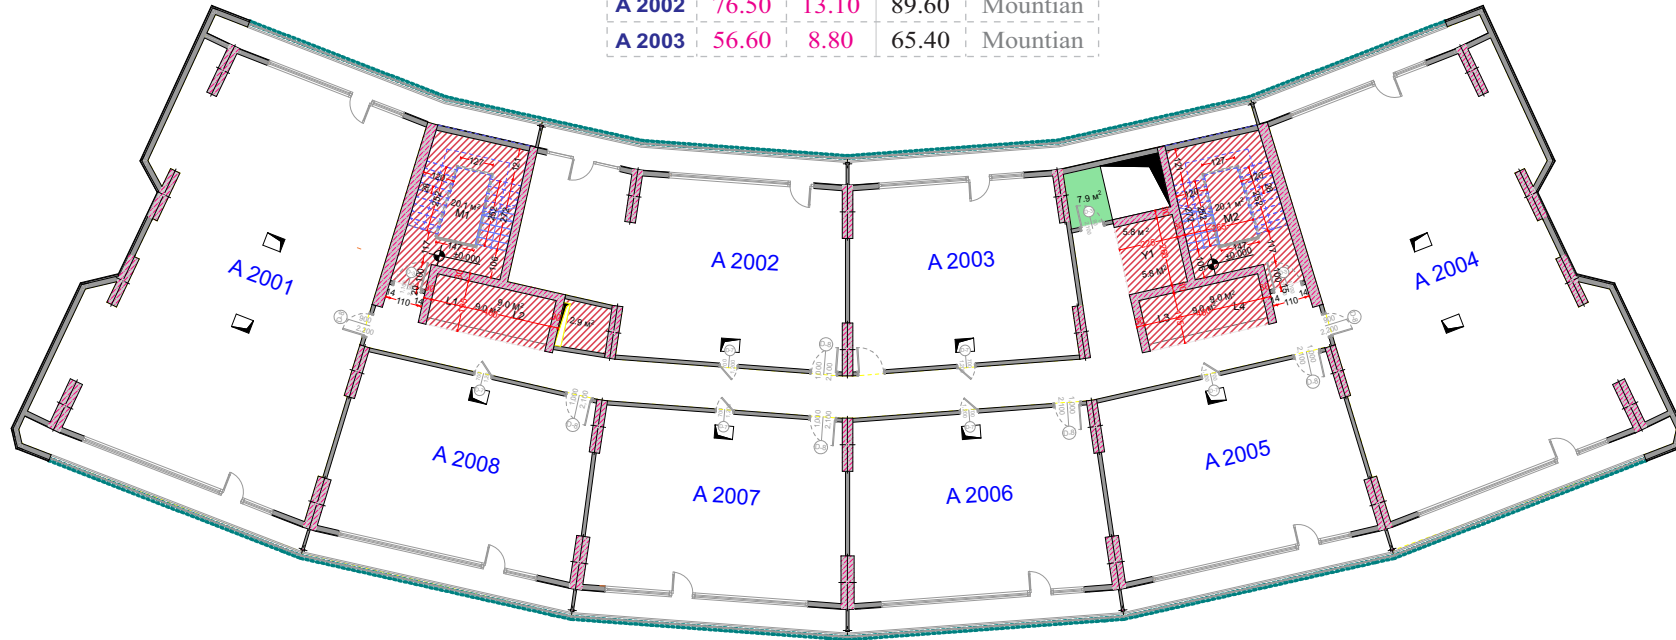

LEGEND
APARTMENTS

3.50M HEIGHT

A BLOCK

FLOOR 21TH სართული

A 2002	76.50	13.10	89.60	Mountain
A 2003	56.60	8.80	65.40	Mountain

A 2001	151.8	26.4	174.20	Sea
A 2004	151.8	22.40	174.20	Sea
A 2005	64.9	22.40	76.50	Sea
A 2006	64.9	11.6	76.50	Sea
A 2007	64.9	11.6	76.50	Sea
A 2008	64.9	11.6	76.50	Sea