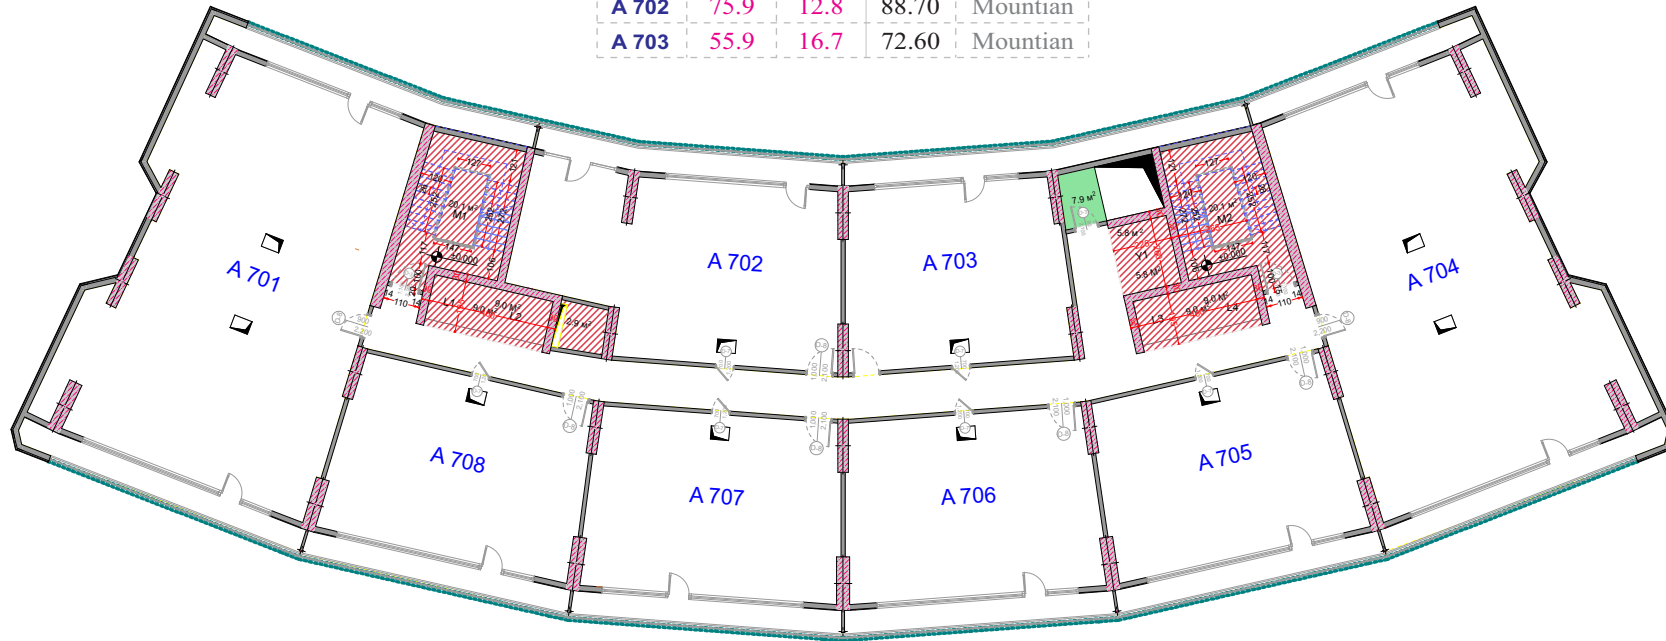

A 601	150.0	26.4	176.40	Sea
A 604	154.1	22.3	176.40	Sea
A 605	64.4	11.6	76.00	Sea
A 606	64.4	11.6	76.00	Sea
A 607	64.4	11.6	76.00	Sea
A 608	64.4	11.6	76.00	Sea

LEGEND
APARTMENTS

3.50M HEIGHT

A BLOCK

FLOOR 8TH სართული

A 702	75.9	12.8	88.70	Mountain
A 703	55.9	16.7	72.60	Mountain

A 701	150.0	26.4	176.40	Sea
A 704	154.1	22.3	176.40	Sea
A 705	64.4	11.6	76.00	Sea
A 706	64.4	11.6	76.00	Sea
A 707	64.4	11.6	76.00	Sea
A 708	64.4	11.6	76.00	Sea