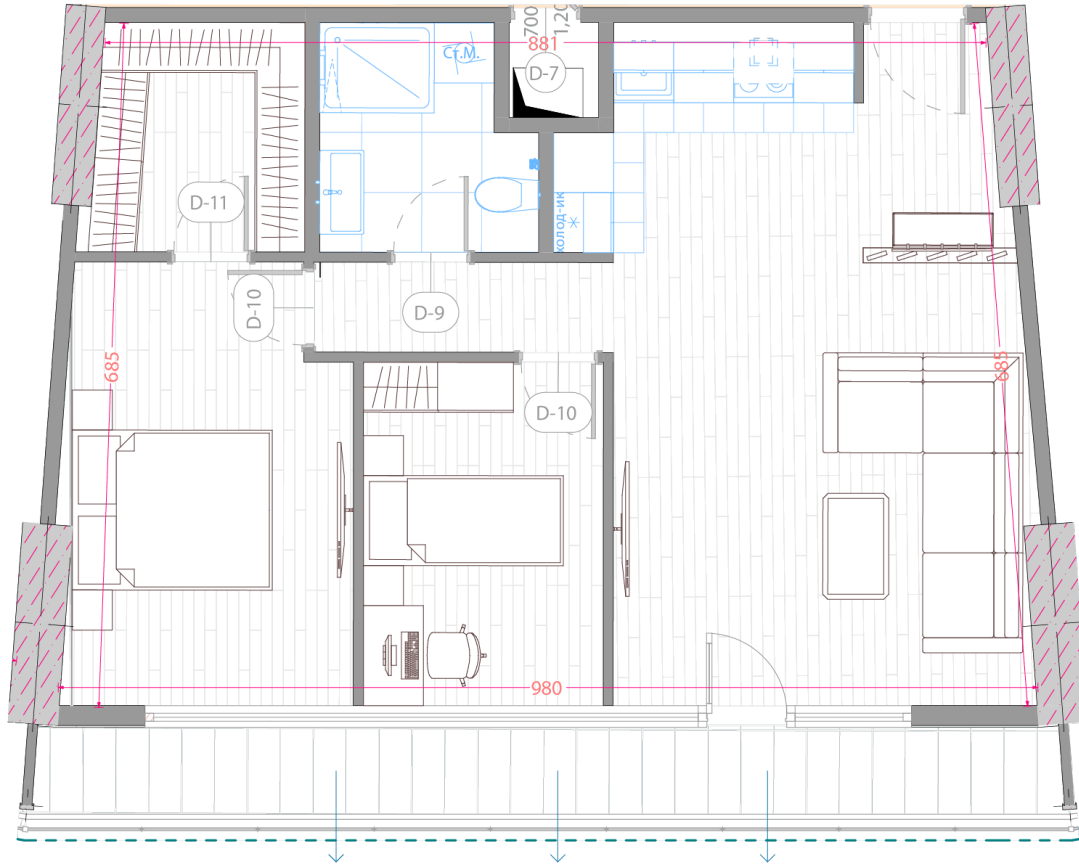

LEGEND

A P A R T M E N T S

FLOOR 17TH

- LIVING ROOM
- BEDROOM
- BATHROOM
- KITCHEN
- LAUNDRY ROOM

176.40 M²

3.50 M HEIGHT

LEGEND
A P A R T M E N T S

FLOOR 17TH