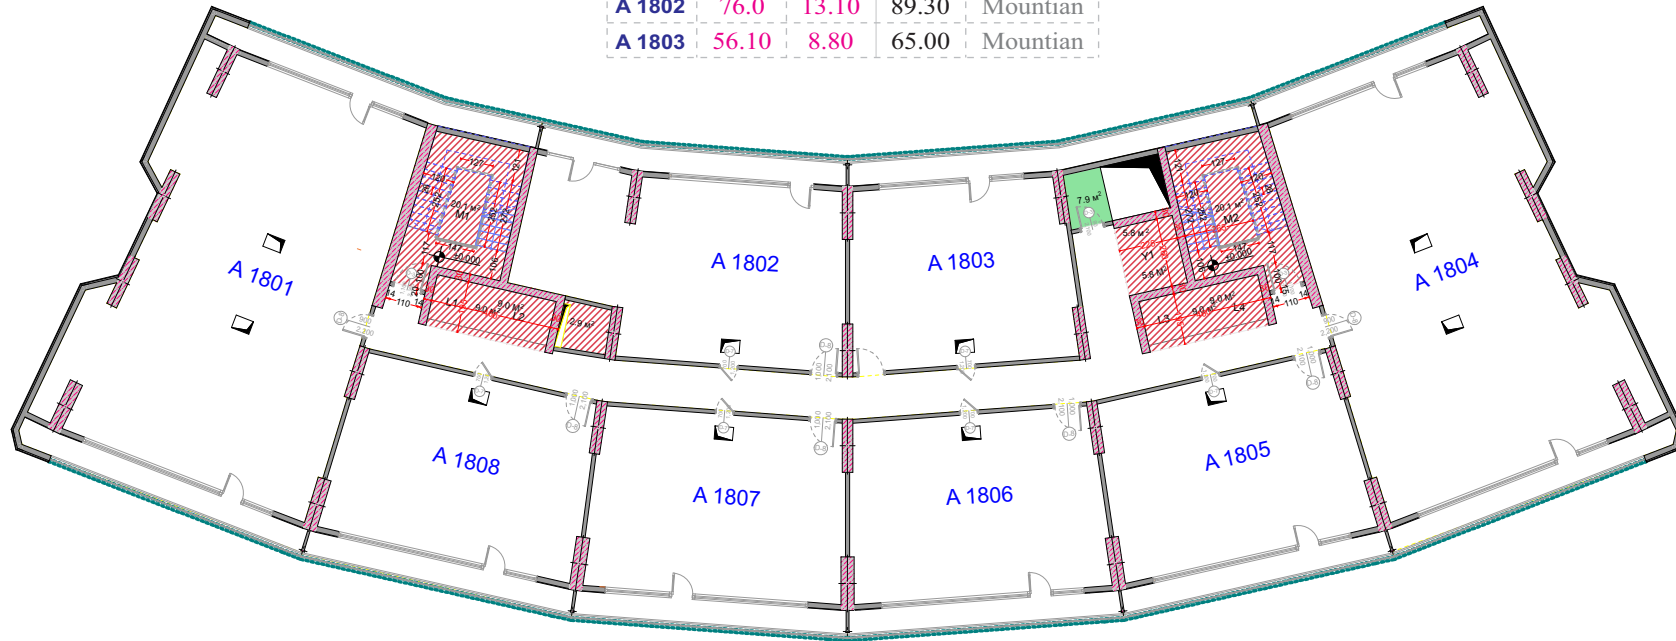

LEGEND
APARTMENTS

3.50M HEIGHT

A BLOCK

FLOOR 19TH სართული

A 1802	76.0	13.10	89.30	Mountain
A 1803	56.10	8.80	65.00	Mountain

A 1801	151.4	26.4	173.80	Sea
A 1804	151.4	22.40	173.80	Sea
A 1805	64.8	22.40	76.40	Sea
A 1806	64.8	11.6	76.40	Sea
A 1807	64.8	11.6	76.40	Sea
A 1808	64.8	11.6	76.40	Sea

LEGEND
APARTMENTS

3.50M HEIGHT

A BLOCK

FLOOR 20TH სართული

A 1902	76.0	13.10	89.30	Mountain
A 1903	56.10	8.80	65.00	Mountain

A 1901	151.4	26.4	173.80	Sea
A 1904	151.4	22.40	173.80	Sea
A 1905	64.8	22.40	76.40	Sea
A 1906	64.8	11.6	76.40	Sea
A 1907	64.8	11.6	76.40	Sea
A 1908	64.8	11.6	76.40	Sea