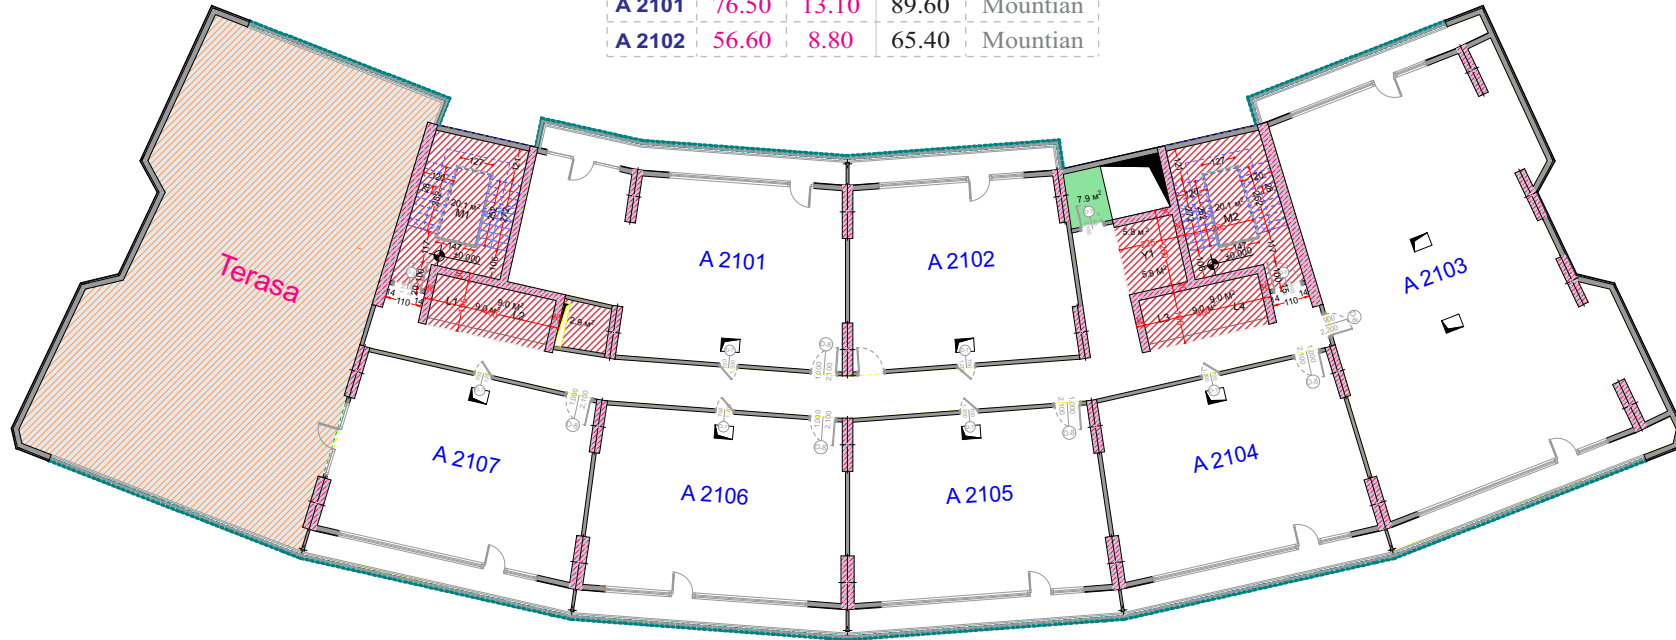

LEGEND
APARTMENTS

3.50M HEIGHT

A BLOCK

FLOOR 22TH სართული

A 2101	76.50	13.10	89.60	Mountain
A 2102	56.60	8.80	65.40	Mountain

A 2103	151.8	22.40	174.20	Sea
A 2104	65.0	11.6	76.50	Sea
A 2105	65.0	11.6	76.50	Sea
A 2106	65.0	11.6	76.50	Sea
A 2107	65.0	11.6	76.50	Sea