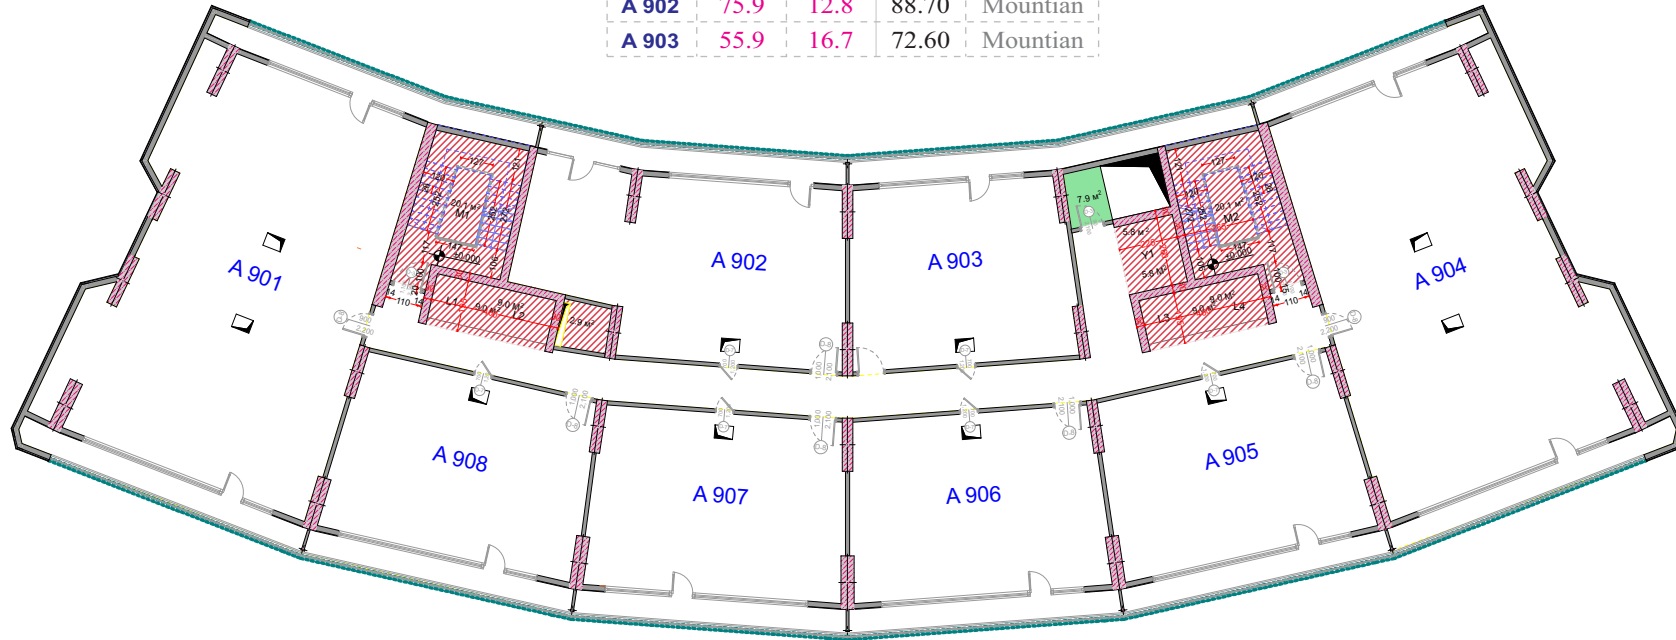

LEGEND
APARTMENTS

3.50M HEIGHT

A BLOCK

FLOOR 10TH სართული

A 902	75.9	12.8	88.70	Mountain
A 903	55.9	16.7	72.60	Mountain

A 901	150.0	26.4	176.40	Sea
A 904	154.1	22.3	176.40	Sea
A 905	64.4	11.6	76.00	Sea
A 906	64.4	11.6	76.00	Sea
A 907	64.4	11.6	76.00	Sea
A 908	64.4	11.6	76.00	Sea

LEGEND
APARTMENTS

3.50M HEIGHT

A BLOCK

FLOOR 1 1TH სართული

A 1002	75.9	12.8	88.70	Mountain
A 1003	55.9	16.7	72.60	Mountain

A 1001	150.0	26.4	176.40	Sea
A 1004	154.1	22.3	176.40	Sea
A 1005	64.4	11.6	76.00	Sea
A 1006	64.4	11.6	76.00	Sea
A 1007	64.4	11.6	76.00	Sea
A 1008	64.4	11.6	76.00	Sea